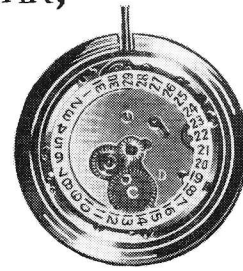

POLJOT

CALIBRE 2416

SWEEP SECOND; AUTOMATIC CALENDAR;
SHOCK-PROTECTING DEVICE;
LEVER ESCAPEMENT;
29 RUBY JEWELS;
SWING PERIOD 0.4 SEC.

Ø24mm; H=4,6 mm.

(NOTE: THE MOVEMENT IS ILLUSTRATED WITH THE MOVEMENT HOLDER RING)