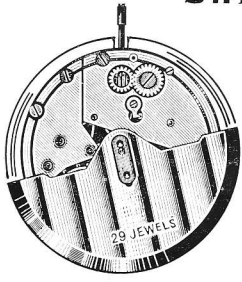

POLJOT

CALIBRE 2416

SWEEP SECOND; AUTOMATIC CALENDAR;
SHOCK-PROTECTING DEVICE;
LEVER ESCAPEMENT;
29 RUBY JEWELS;
SWING PERIOD 0.4 SEC.

Ø24mm; H=4,6 mm.

(NOTE: THE MOVEMENT IS ILLUSTRATED WITH THE MOVEMENT HOLDER RING)